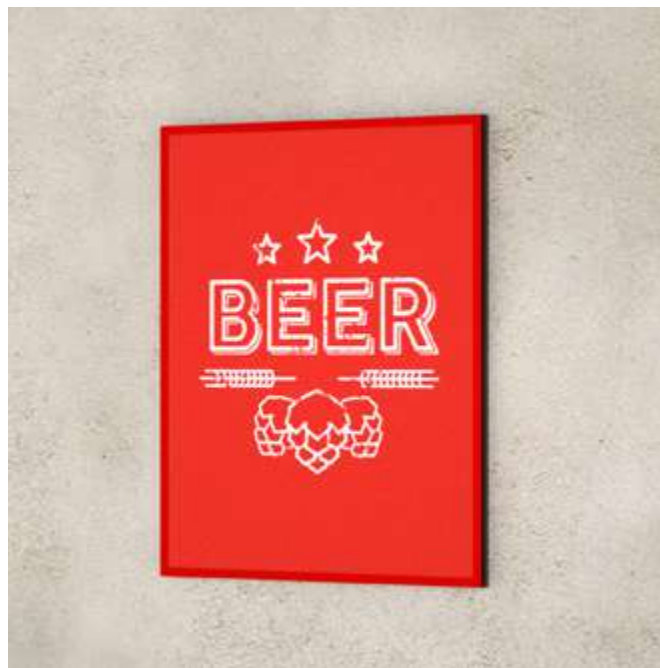

Frame dimensions: 400 x 500mm

A3

A2

Minimum order quantity: 10pcs.

Product index: FRAME.5573

LANTERNS

CLASSIC LANTERN WALL MOUNTED

Construction: steel, powder coated with a zinc primer and acrylic
Illumination: LED bulb
Logo/graphics: digital print on the front
(screen printing quoted on request)
For outdoor and indoor use.